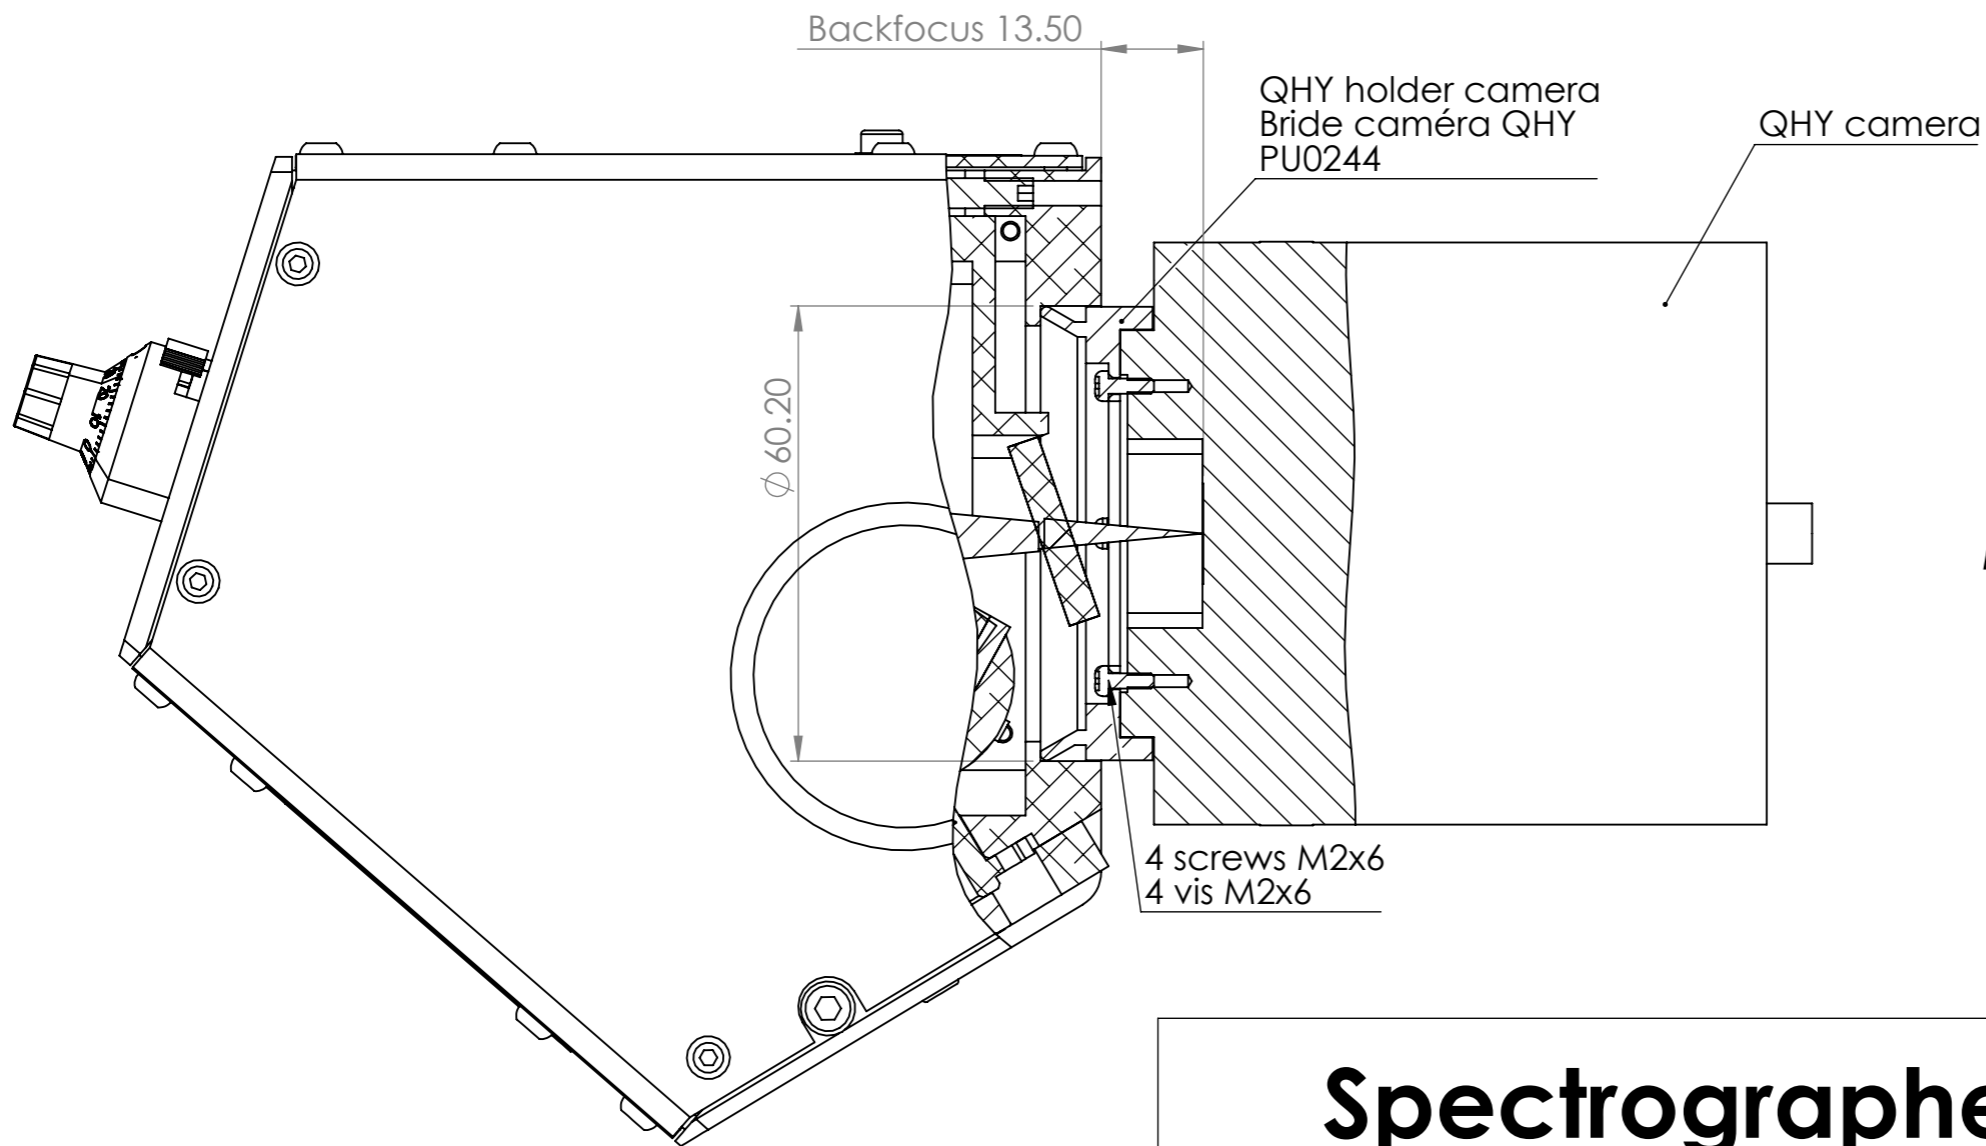

Spectrographe UVEX
UVEX Spectrograph
(UVEX)

Matière				
	Ech	1:1	A3	Folio 2 / 5
Ref	PF0065B			

ZWO CAMERA MOUNTING
MONTAGE DE CAMERA ZWO
 (ASI 183MM, ASI294MM, ASI1600MM)

Spectrographe UVEX
UVEX Spectrograph
 (UVEX)

Spectrographe UVEX
UVEX Spectrograph
(UVEX)

Matière				
Ech	1:10	A3	Folio	4/ 5
Ref	PF0065B			

QHY holder camera
Bride caméra QHY
PU0244

4 screws M2x6
4 vis M2x6

QHY CAMERA MOUNTING
MONTAGE DE CAMERA QHY
(QHY163M, QHY183M)